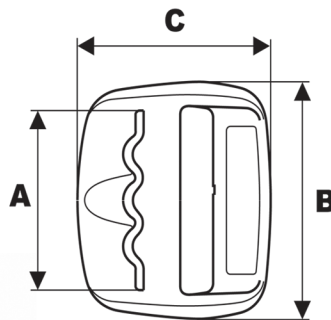

Apex Waveloc LL

The Apex Waveloc LL is the solution to thin webbing requirements and families with Apex SR series of buckles; patented technology produces a treacherous path to hold web in place when not under tension. Features a single bar tie-down when space is constrained. Typically used with .55mm-.65mm webbing.

INDUSTRY
AWARD 09

43

	Material	Color	A	B	C	D
Apex Waveloc LL 16						
154-5016	A	B	16.6	21.2	23.4	8.6
Apex Waveloc LL 20						
154-5020	A	B	20.0	26.2	23.4	8.6

All dimensions in mm.